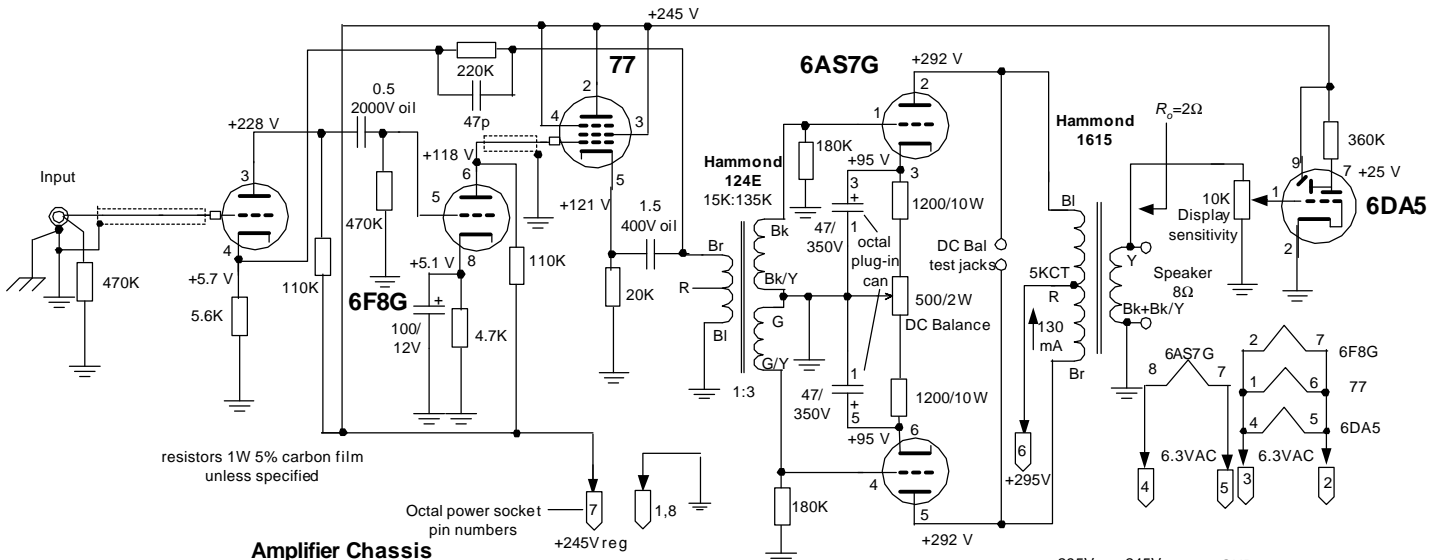

Mapletree Audio Design 6AS7G Triode Push-Pull Power Amplifier (Monobloc)

Power Supply Chassis